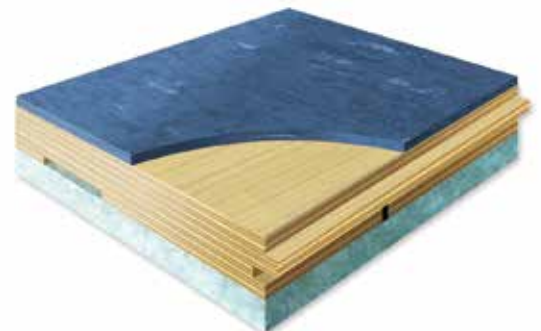

**Natural Beauty:**  
The unique color selection and natural patterns of LinoSport linoleum can make your gym stand out among the rest, giving your facility aesthetic value in addition to playability.

## FORMAT

Roll  
49.2' x 6.5'

Roll  
98.4' x 6.5'

"The LinoSport floor has been extremely well received by the public and staff for its durability, feel, and performance. It has been easy to clean and maintain with basic custodial equipment and there is no need for refinishing each year like hardwood! We have been lucky enough to be the host of many large events, from basketball games, track meets, volleyball tournaments and pickleball leagues, to craft fairs, yoga classes, and hoe-downs. Not once have we heard a negative remark about the floor."